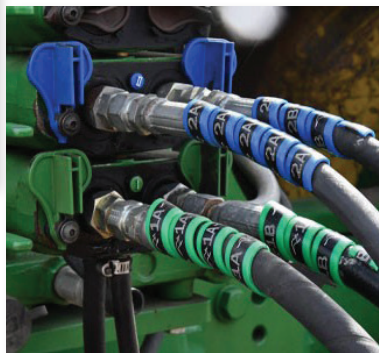

PART NUMBER	DESCRIPTION
OBW-GBBB	Hose Wrap 4 Pair - Green, Blue, Brown, Black
OBW-BG	Hose Wrap 2 Pair - Green, Blue
OBW-PG	Hose Wrap 2 Pair - Purple, Grey

Outback Wrap Power Beyond Pack

- Pink - Brake
- Orange - Tank
- White - Load Sensor
- Red - Case Drain
- Yellow - Power Beyond Pressure and Return

PART NUMBER	DESCRIPTION
OBW-POWRY	Hose Wrap - Pink, Orange, White, Red, (2) Yellow